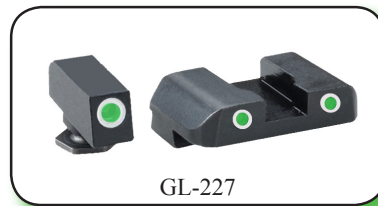

Pro Style Sets for GLOCK

The Pro Series Night Sights utilize a classic 3-dot design, tritium front sight, and an extended, undercut tritium rear sight with a wide notch resulting in an increased sight radius and reduced glare.